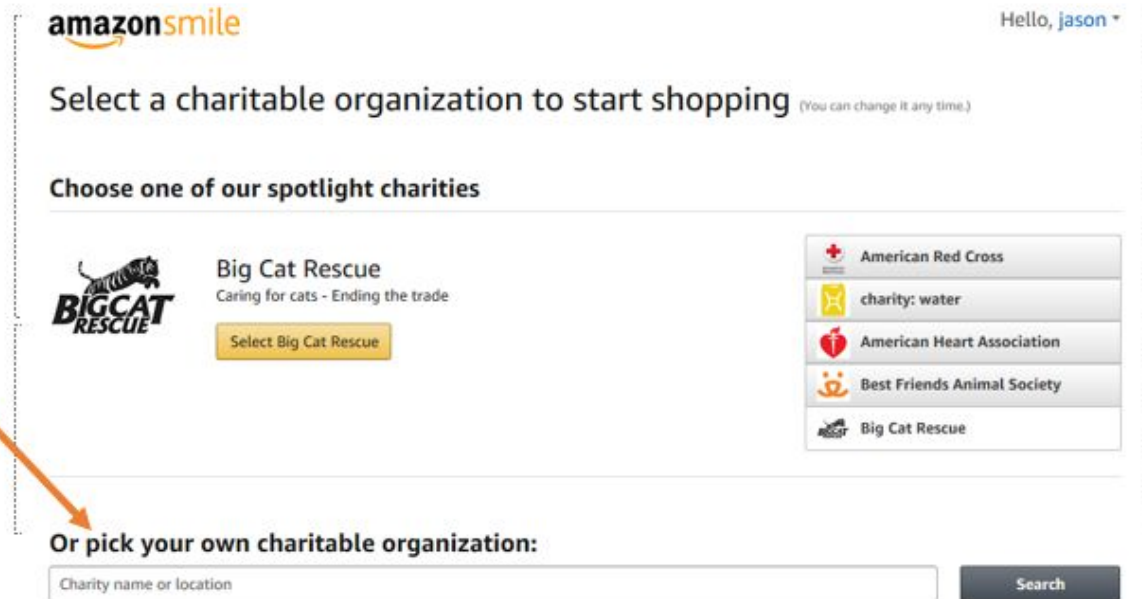

How to setup a Smile Amazon account and select GBEAF as your charity of choice

1. Go to smile.amazon.com

2. On your first visit to AmazonSmile smile.amazon.com, you need to select a charitable organization to receive donations from eligible purchases before you begin shopping. Amazon will remember your selection, and then every eligible purchase you make at smile.amazon.com will result in a donation.