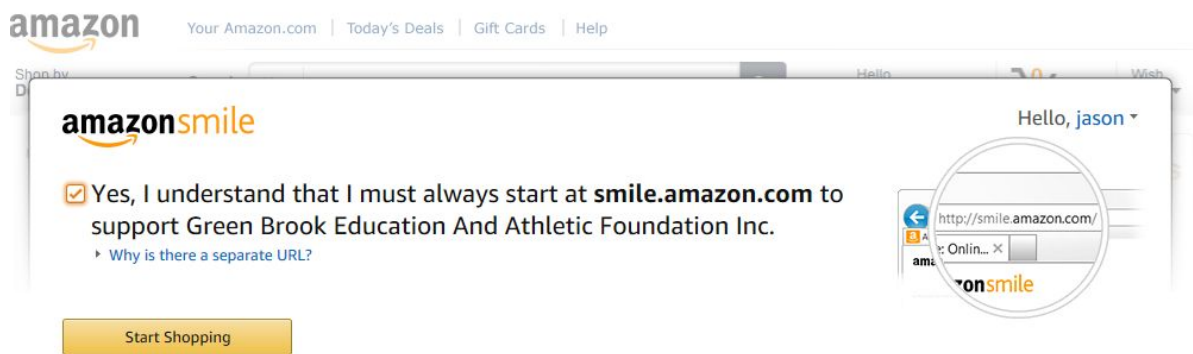

Select a charity to start shopping (You can change it any time.)

Choose from almost a million charities, schools, and other nonprofits. We will reach out to the organization you select to ensure it is ready to accept donations from Amazon.

green brook education and athletic foundation

Showing 1-1 of 1 Results Sorted by: Relevance

Green Brook Education And Athletic Foundation Inc About ▾ Single Organization Support	Green Brook NJ	Select

4. Click on the select button.
5. Check the box that you know you have to shop at smile.amazon.com for the GBEAF to get credit and then click the button "start shopping"